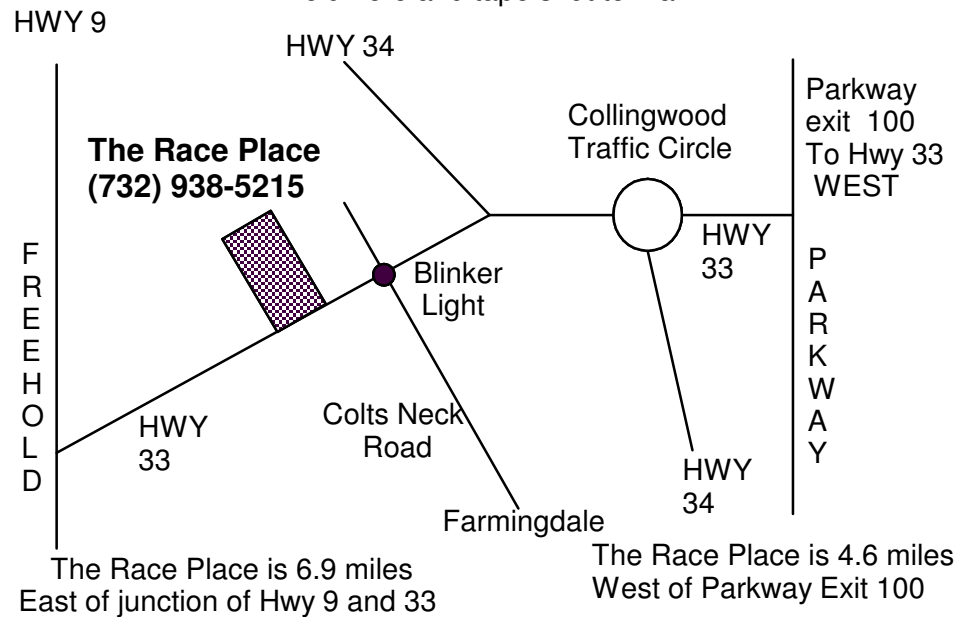

***RACE ON DOWN TO THE RACE PLACE
FOR LOTS OF FUN RACING SLOT CARS
AT THE PARTY***

FOR _____ at The Race Place
Date _____ Time _____

Please Don't Be Late, To Get All Of Your Race Time

RSVP BY ___/___/___ At Phone _____

**The Race Place is the longest operating,
Family-Run, Slot Car racing facility
in the Country !**

<http://www.raceplaceinfo.com>

Fold here and tape shut to mail

The Race Place is between mile marker 33 and 33.5 highway 33 in the Talco Building, look for checkered flag and sign on lawn (1151 Hwy 33, Farmingdale, N.J.)

**The Race Place is the longest operating.
Family-Run, Slot Car racing facility
in the Country !**

<http://www.raceplaceinfo.com>

Fold here and tape shut to mail

The Race Place is between mile marker 33 and 33.5 highway 33 in the Talco Building, look for checkered flag and sign on lawn (1151 Hwy 33, Farmingdale, N.J.)