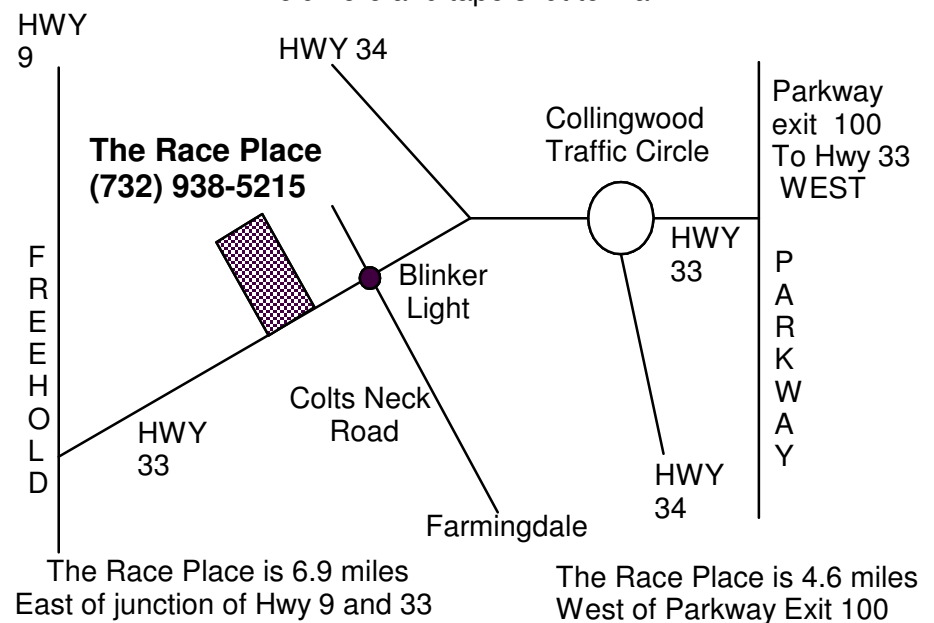

**The Race Place is the longest operating,
Family-Run, Slot Car racing facility
in the Country !**

<http://www.raceplaceinfo.com>

Fold here and tape shut to mail

The Race Place is between mile marker 33 and 33.5 highway 33 in the Talco Building, look for checkered flag and sign on lawn (1151 Hwy 33, Farmingdale, N.J.)

***RACE ON DOWN TO THE RACE PLACE
FOR LOTS OF FUN RACING SLOT CARS
AT THE PARTY***

FOR _____ at The Race Place
Date _____ Time _____

Please Don't Be Late, To Get All Of Your Race Time

RSVP BY ___/___/___ At Phone _____

**The Race Place is the longest operating.
Family-Run, Slot Car racing facility
in the Country !**

<http://www.raceplaceinfo.com>

Fold here and tape shut to mail

The Race Place is between mile marker 33 and 33.5 highway 33 in the Talco Building, look for checkered flag and sign on lawn (1151 Hwy 33, Farmingdale, N.J.)